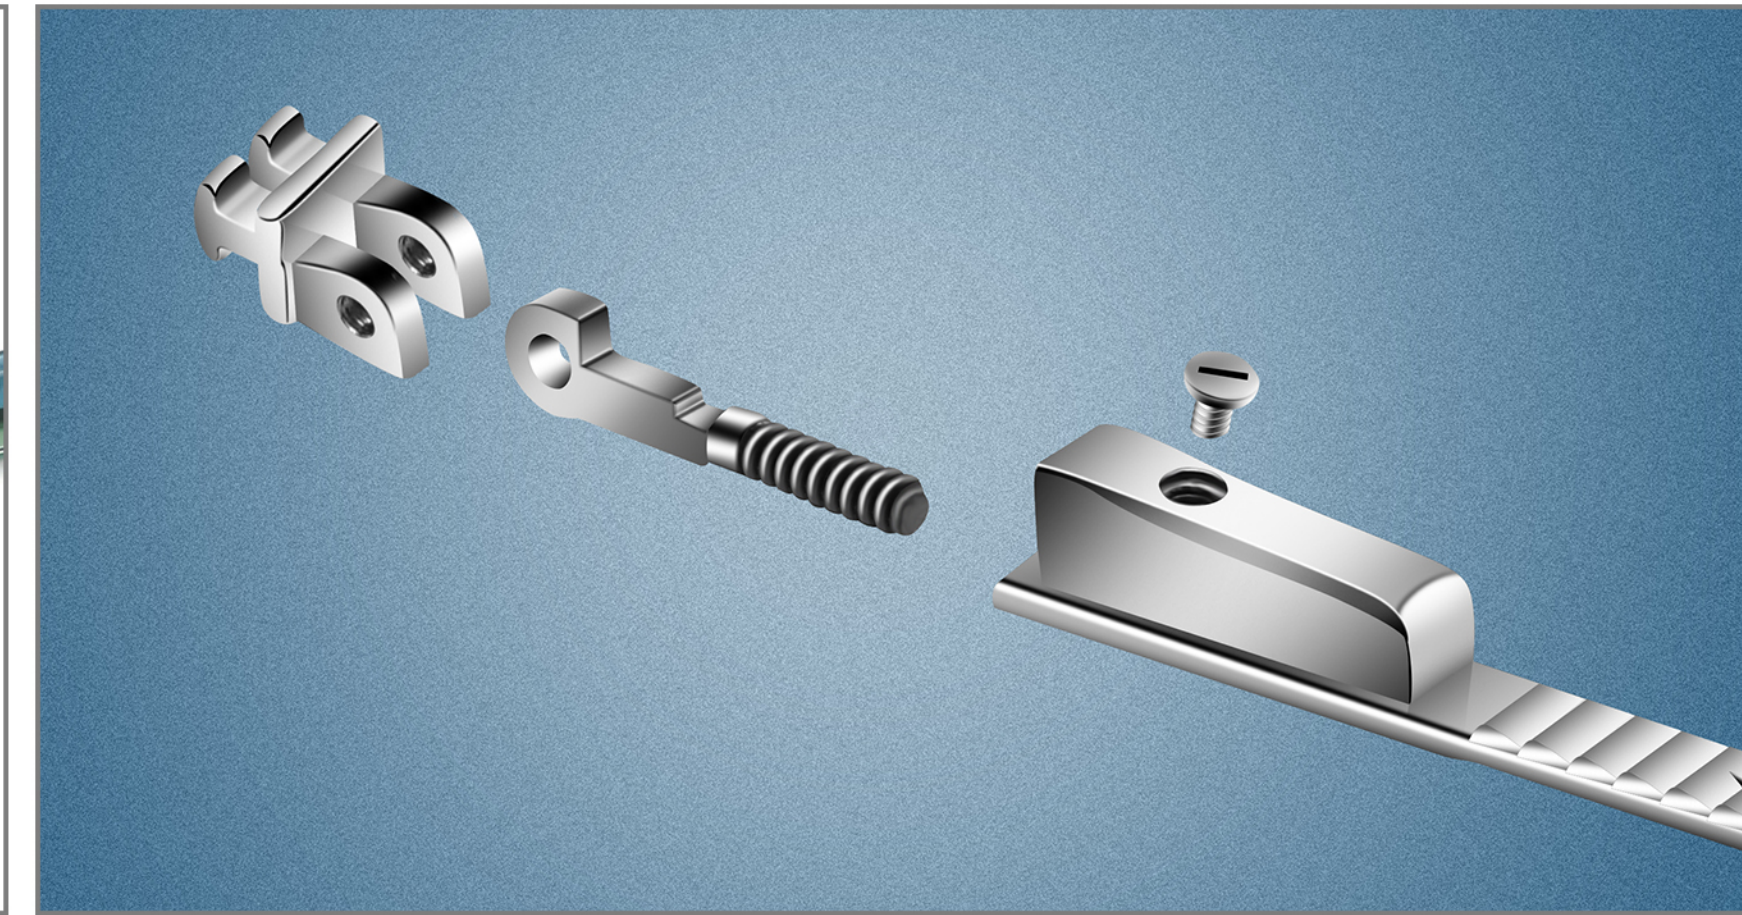

Model:SS8109

Material:Acetate

Size:43□21-142

130mm

46mm

43mm

21mm

142mm

C1

C2

C3

C4

C5

> LEG DETAIL