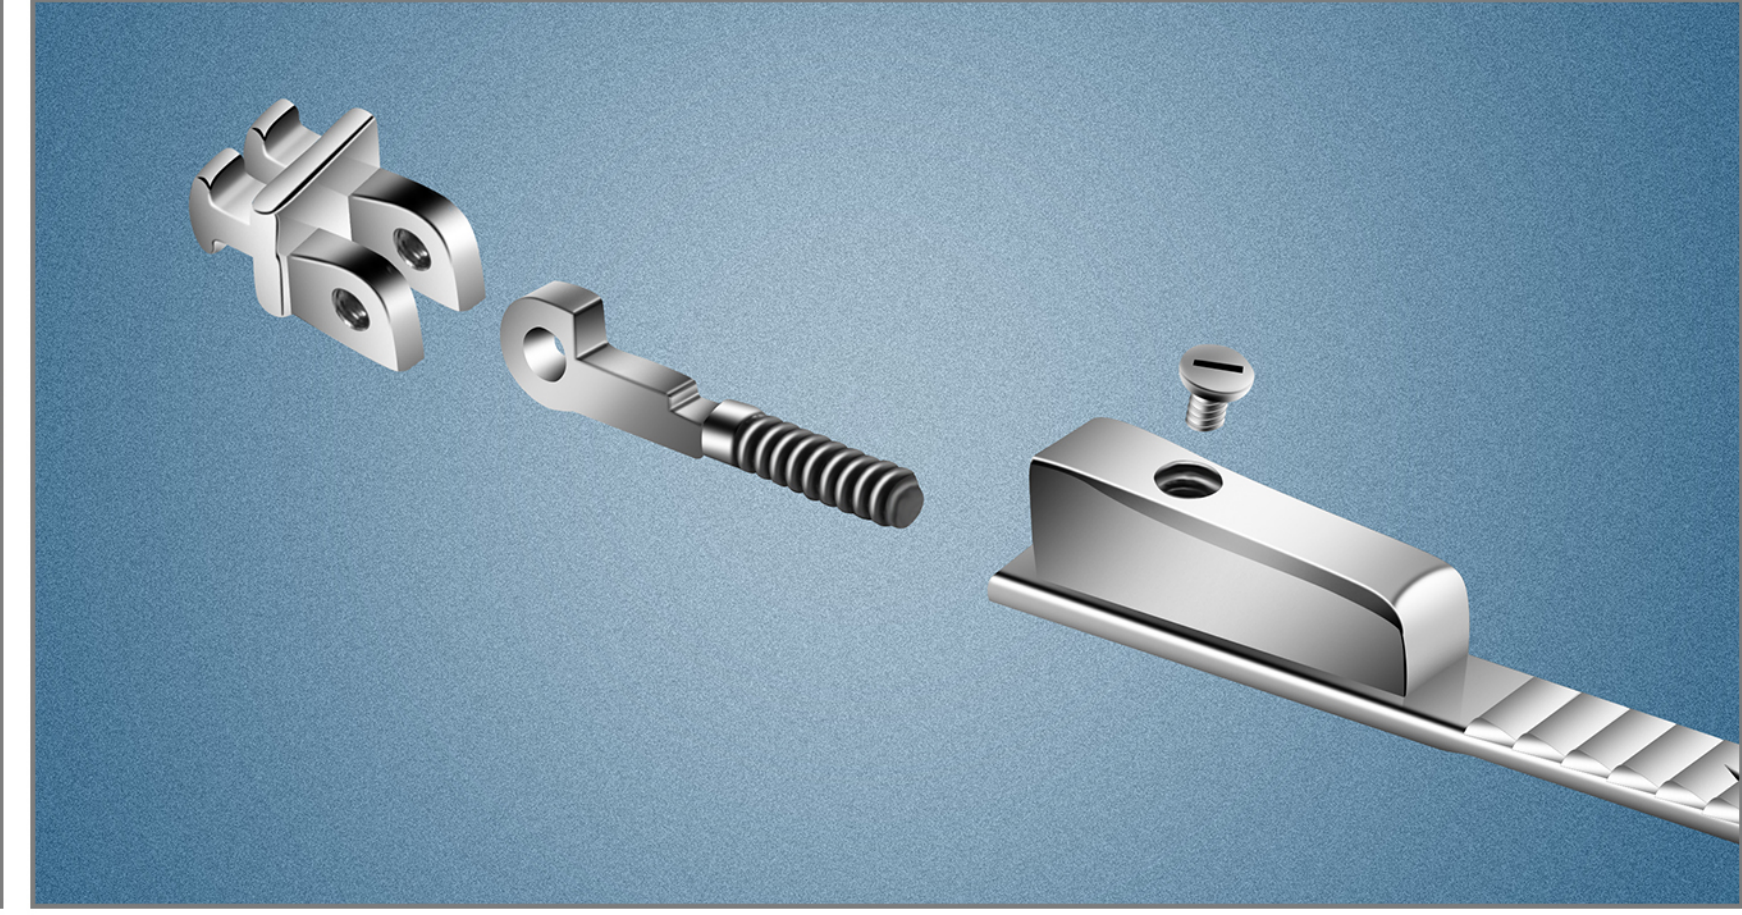

Material:Acetate

Size:50□18-142

130mm

50mm

42mm

18mm

142mm

C1