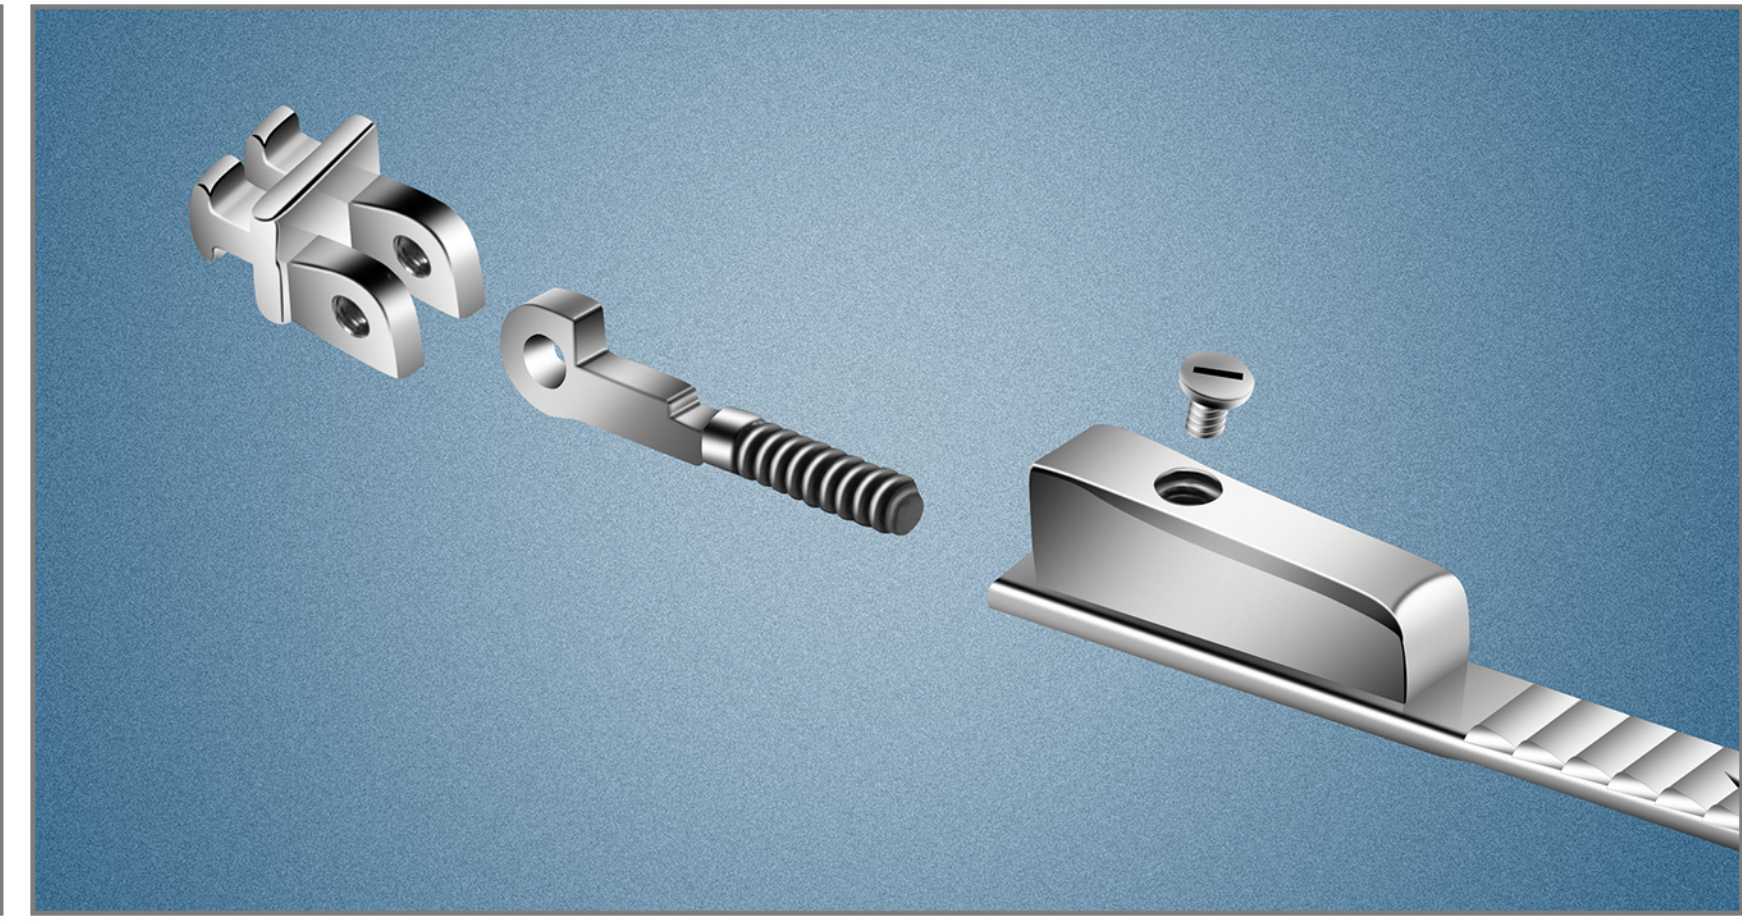

Model:SS8110

Material:Acetate

Size:48□17-142

131mm

48mm

37mm

17mm

142mm

C1

C2

C3

C4

C5

> LEG DETAIL