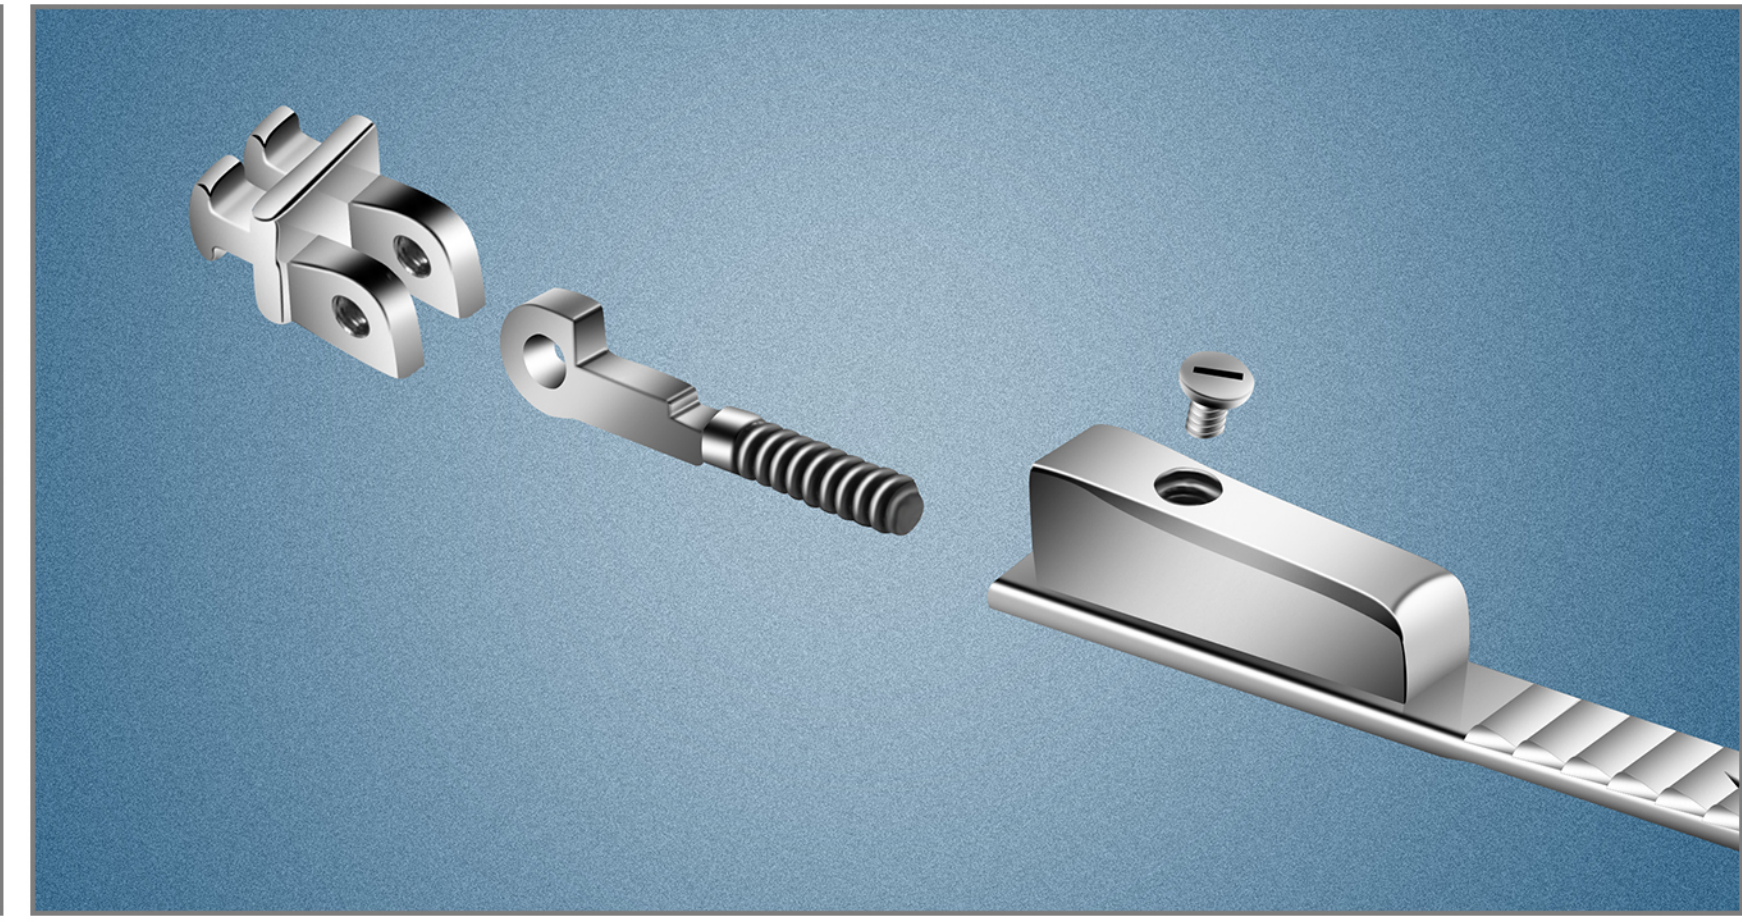

Model:SS8104

Material:Acetate

Size:52□18-142

136mm

52mm

39mm

18mm

142mm

C1

C2

C3

C4

C5

> LEG DETAIL