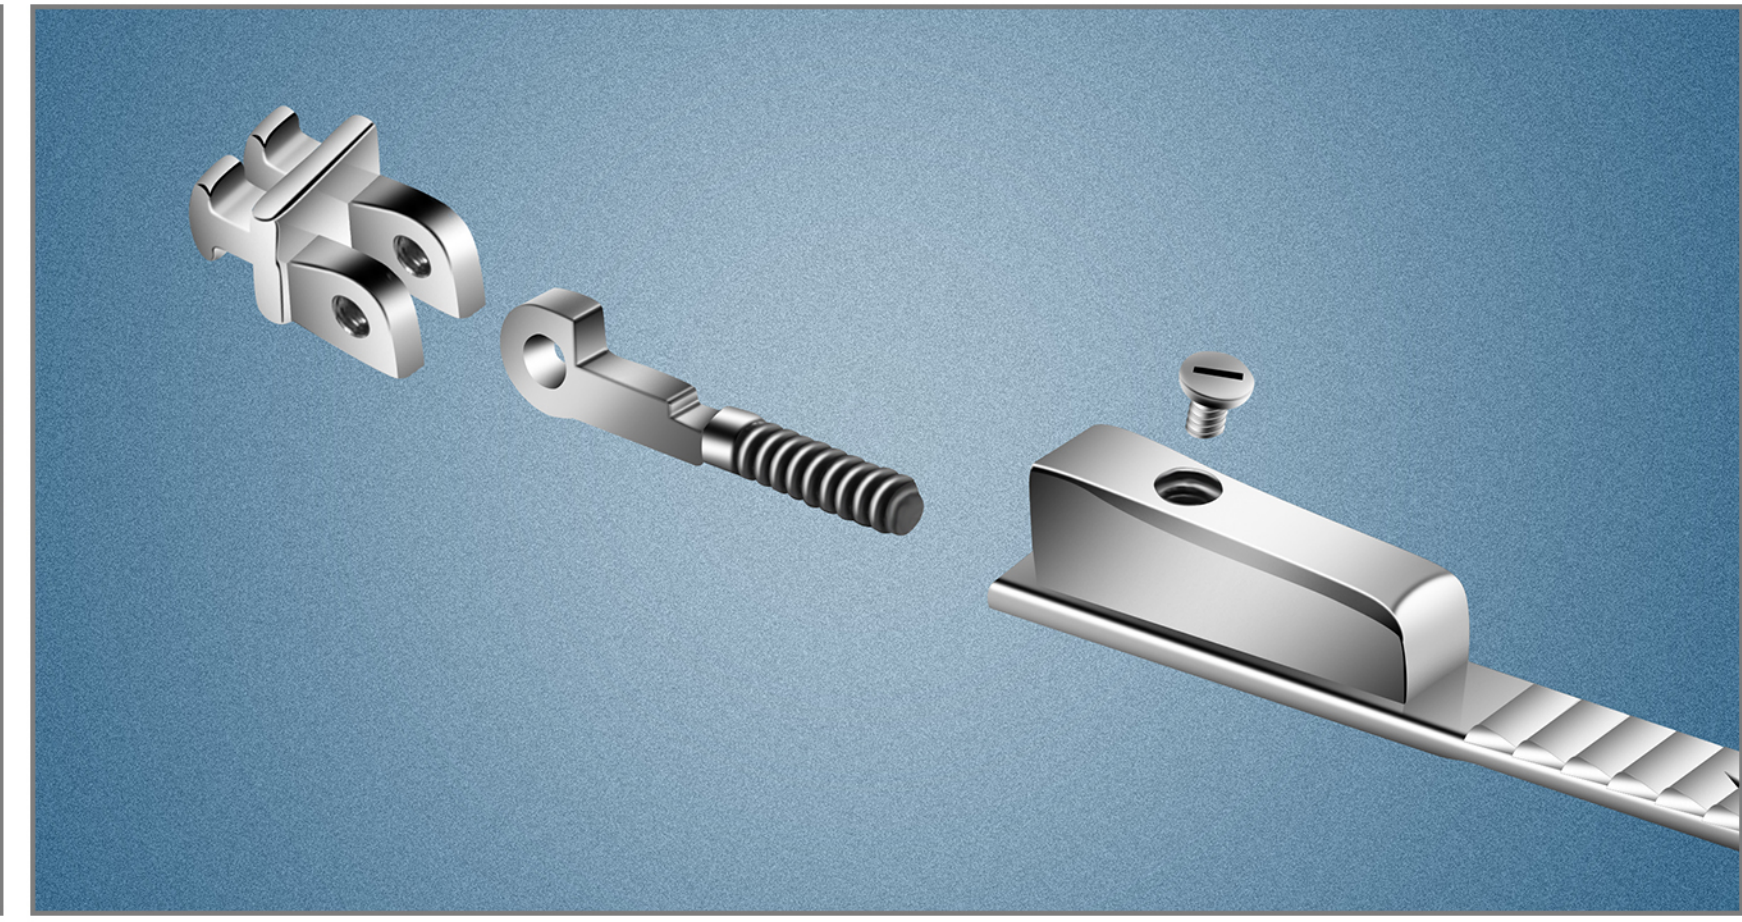

Model:SS8105

Material:Acetate

Size:52□18-142

134mm

52mm

39mm

18mm

142mm

C1

C2

C3

C4

C5

> LEG DETAIL