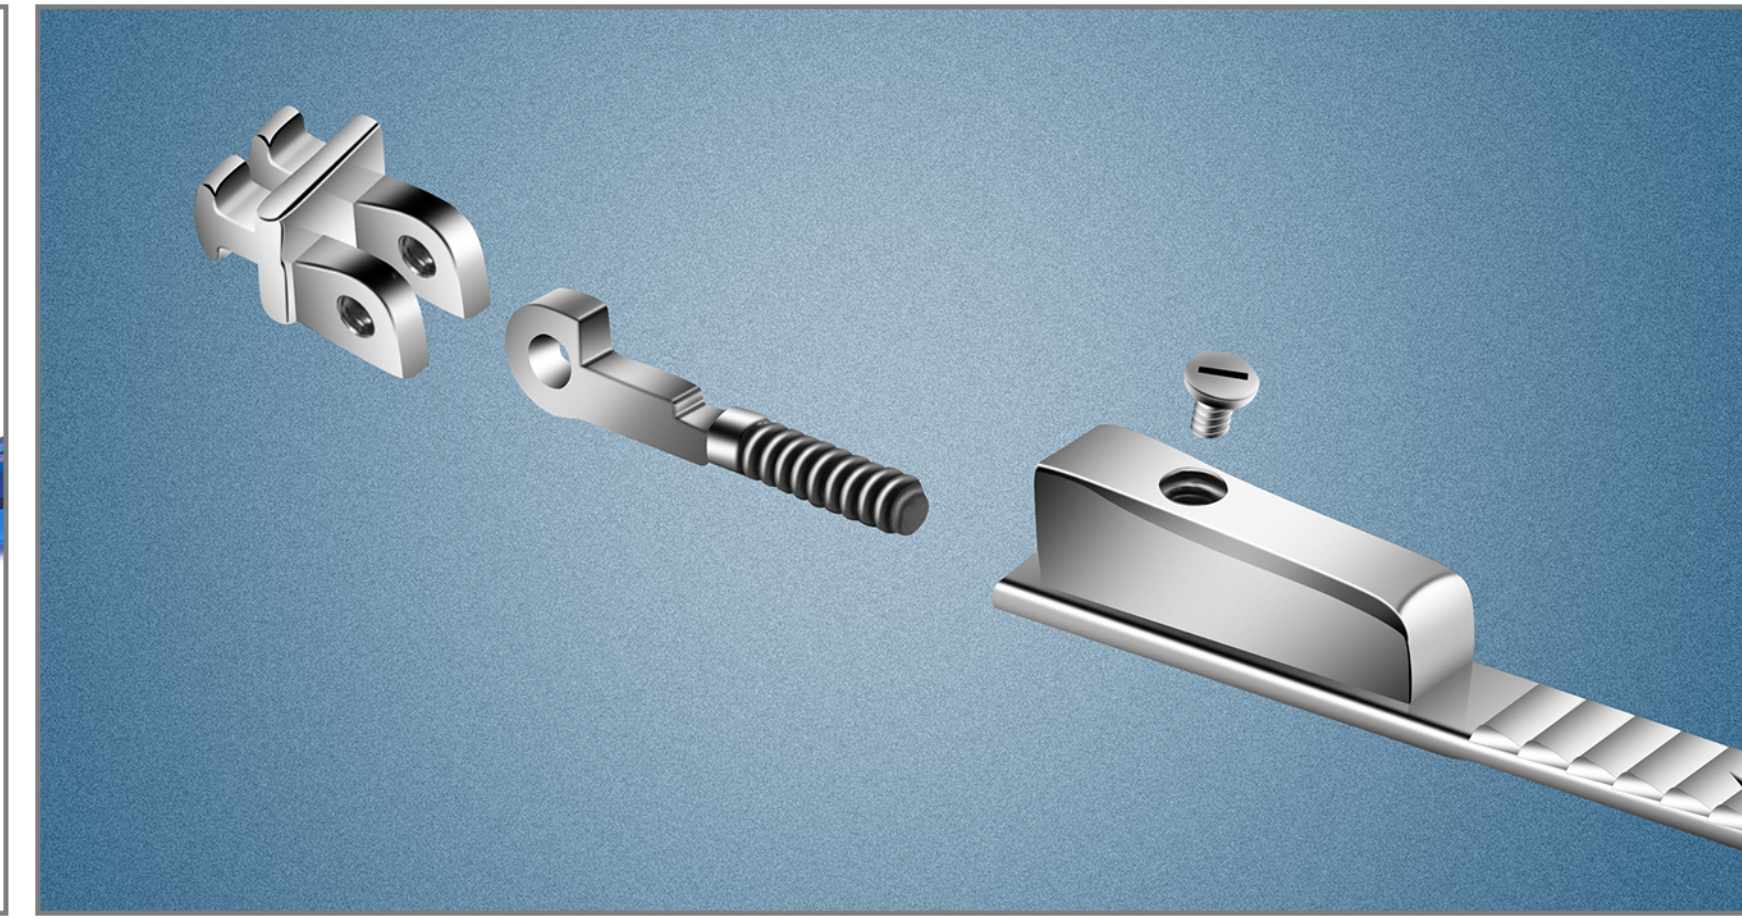

Material:Acetate

Size:52□18-142

137mm

52mm

46mm

18mm

142mm

C1